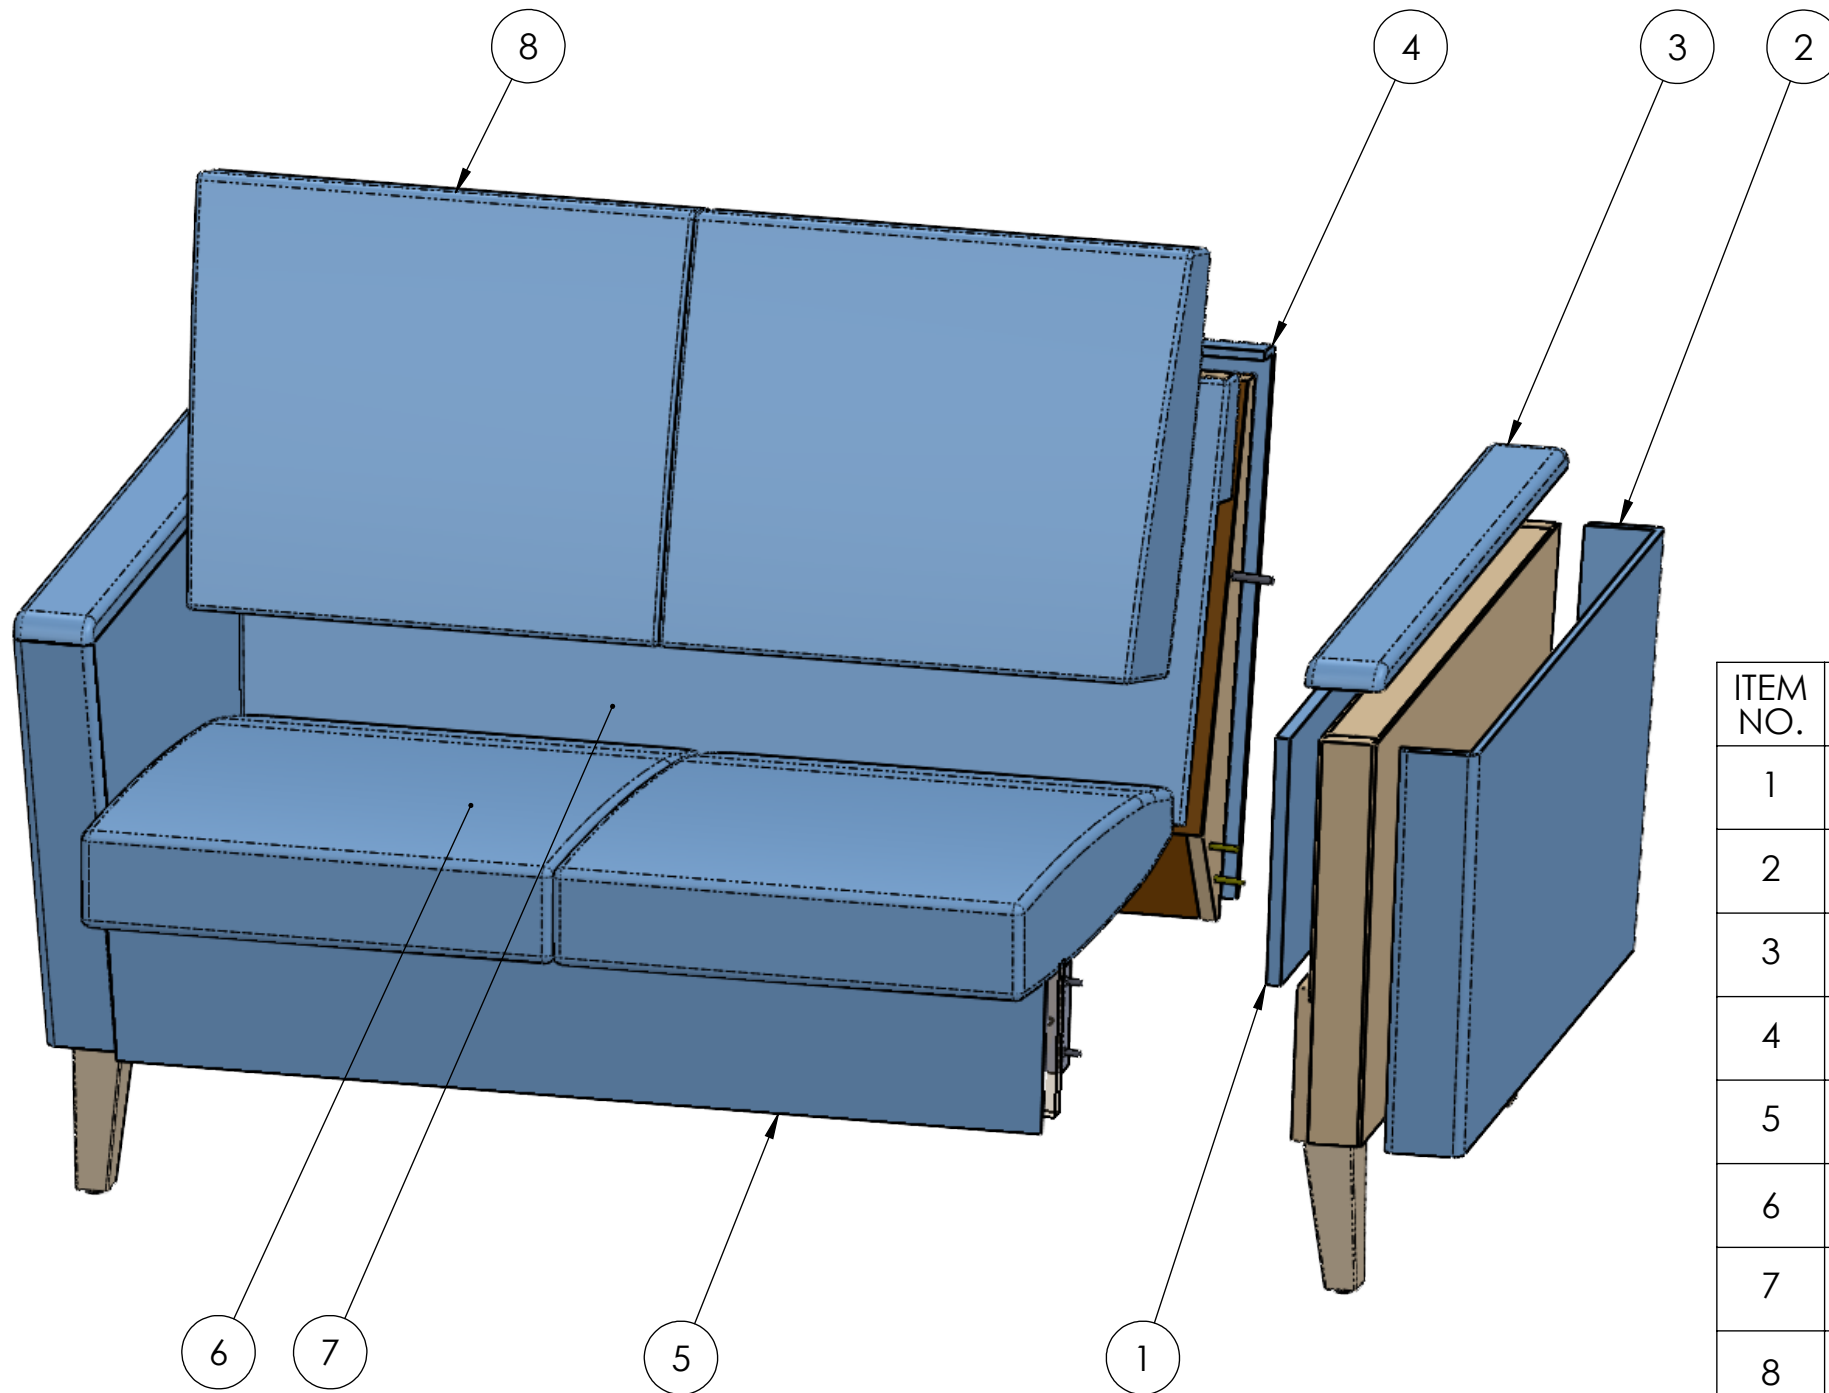

ITEM NO.	PART NUMBER	DESCRIPTION	ProductID	QTY.
1	Bo uph. sofa side, inside foam	BO uph. sofa side, inside(36)	ba203414	2
2	Bo uph. sofa side, outside foam	BO uph. sofa side, outside(36)	ba203413	2
3	Bo uph. sofa side, top foam	BO uph. sofa side, top(36)	ba203424	2
4	Bo uph. sofa back, back foam	BO uph. sofa 2-s, back - back side(36)	ba203417	1
5	Bo uph. front stretcher foam	Bo uph. sofa 2-s stretcher(36)	ba203415	1
6	Bo sofa seat 2701	Bo sofa seat 2701	ba203409	2
7	Bo uph. sofa back, front foam	BO uph. sofa 2-s, back - front(36)	ba203416	1
8	Bo sofa back 2700	Bo sofa, center back foam 2698	ba203407	2

Date approved: 2022-01-18	Date created: 2021-10-22	DIMENSION IN MILLIMETERS EUROPEAN PROJECTION		 HAPVAL,NÕMME KÜLA HAAPSALU LÄÄNEMAA 90439 EESTI	
Approved by: Dimitri Leine	Tolerance: +/-0,3 mm				
Drawn by: Danel Jaanson	Sheet format/size: A3	Scale: 1:8	Units: mm	UNLESS OTHERWISE SPECIFIED: DIMENSIONS ARE IN MILLIMETERS THIS DRAWING IS THE PROPERTY OF THE HELLAND BALTIC OÜ AND MUST NOT BE COPIED OR USED WITHOUT OUR APPROVAL	
Weight in grams:	Material:				Last saved: 2022-01-18 Last saved by: Danel
Description: Bo 2-seater fully upholstered, HB34200		Part number/name: H-34-076-A		Revision: Config name: 2-Seater - Foam