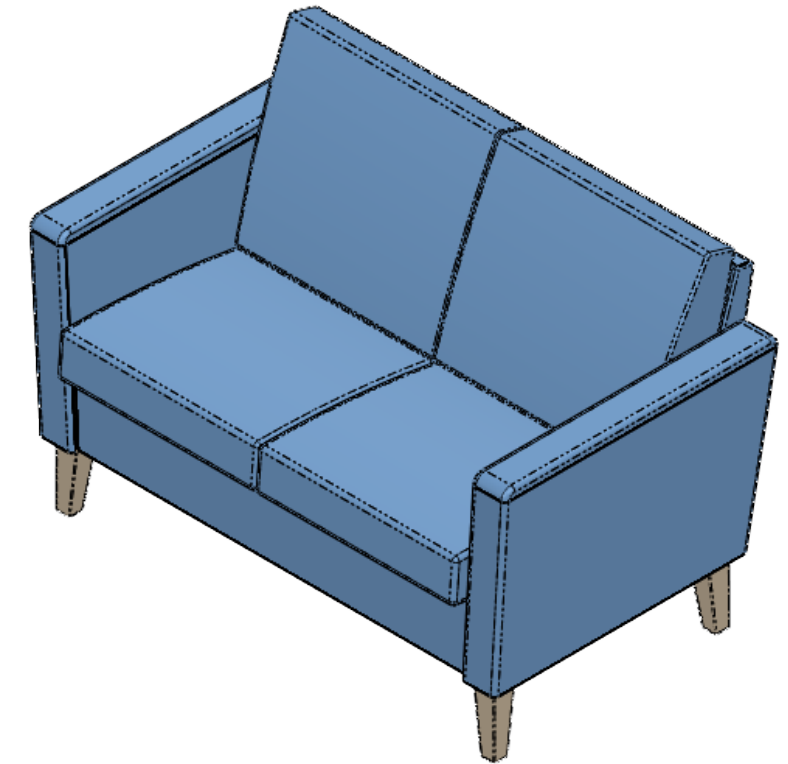

Date approved: 2022-01-18	Date created: 2021-10-22	DIMENSION IN MILLIMETERS EUROPEAN PROJECTION		 HAPVAL, NÖMME KÜLA HAAPSALU LÄÄNEMAA 90439 EESTI
Approved by: Dimitri Leine	Tolerance: +/-0,3 mm			
Drawn by: Danel Jaanson	Sheet format/size: A3	Scale: 1:8	Units: mm	UNLESS OTHERWISE SPECIFIED: DIMENSIONS ARE IN MILLIMETERS
Weight in grams:	Material:	<small>THIS DRAWING IS THE PROPERTY OF THE HELLAND BALTIC OÜ AND MUST NOT BE COPIED OR USED WITHOUT OUR APPROVAL</small>		
Description: Bo 2-seater fully upholstered, HB34200		Part number/name: H-34-076-A		Last saved: 2022-01-18 Last saved by: Danel
		Revision:	Config name: 2-Seater	