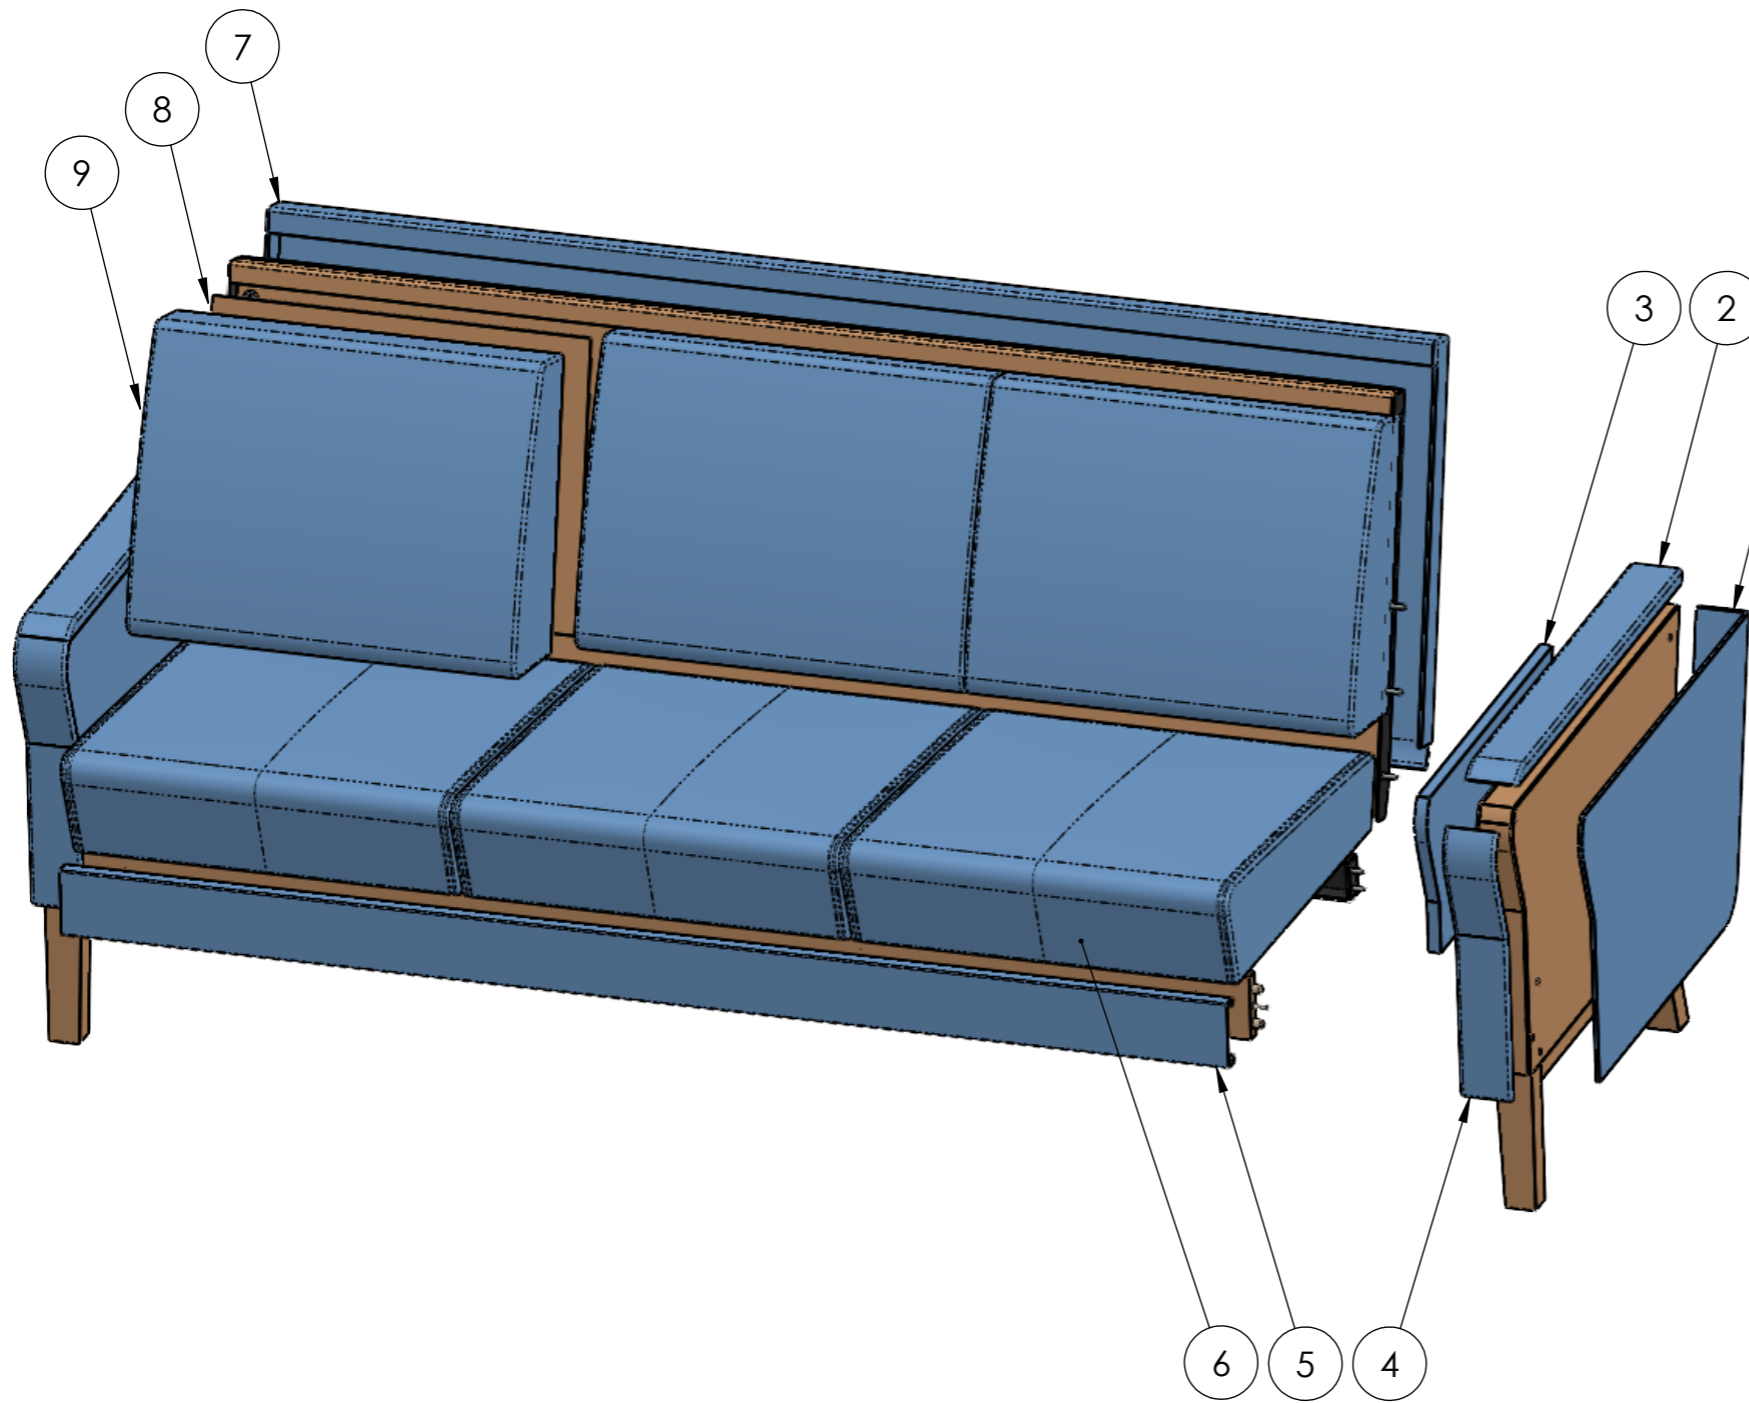

ITEM NO.	PART NUMBER	DESCRIPTION	QTY.
1	H-57-130-SK	Duun sofa uph. side outside(45), ba205721	2
2	Duun SG side Top foam	Duun sofa uph. side top(45), ba205718	2
3	Duun SG side Inside foam	Duun sofa uph. side, inside(45), ba205720	2
4	Duun SG side Front foam	Duun sofa uph. side top front(45), ba205719	2
5	Duun SG-3 Front stretcher cover		1
6	H-57-039-SK	Duun sofa seat foam(0683), ba205704	3
7	Duun 3-Seater Backrest back foam	Duun sofa 3-s uph. backrest-back(45), ba205727	1
8	Duun SG back cushion plate	Duun Seater backrest cushion plate 4mm (plywood), ba1557117	3
9	Duun SG back cushion	Duun Sofa back foam(550x420x145), ba205705	3

Date approved: 2021-10-05	Date created: 2021-09-07	DIMENSION IN MILLIMETERS EUROPEAN PROJECTION		 HAPVAL,NÖMME KÜLA HAAPSALU LÄÄNEMAA 90439 EESTI
Approved by: Dimitri Leine	Tolerance: +/-0,3 mm			
Drawn by: Danel Jaanson	Sheet format/size: A3	Scale: 1:10	Units: mm	UNLESS OTHERWISE SPECIFIED: DIMENSIONS ARE IN MILLIMETERS <small>THIS DRAWING IS THE PROPERTY OF THE HELLAND BALTIC OÜ AND MUST NOT BE COPIED OR USED WITHOUT OUR APPROVAL</small>
Weight in grams:	Material:			
Description: Duun 3-seater upholstered, HB57006		Part number/name: H-57-149-A		Revision: Config name: 3-seater