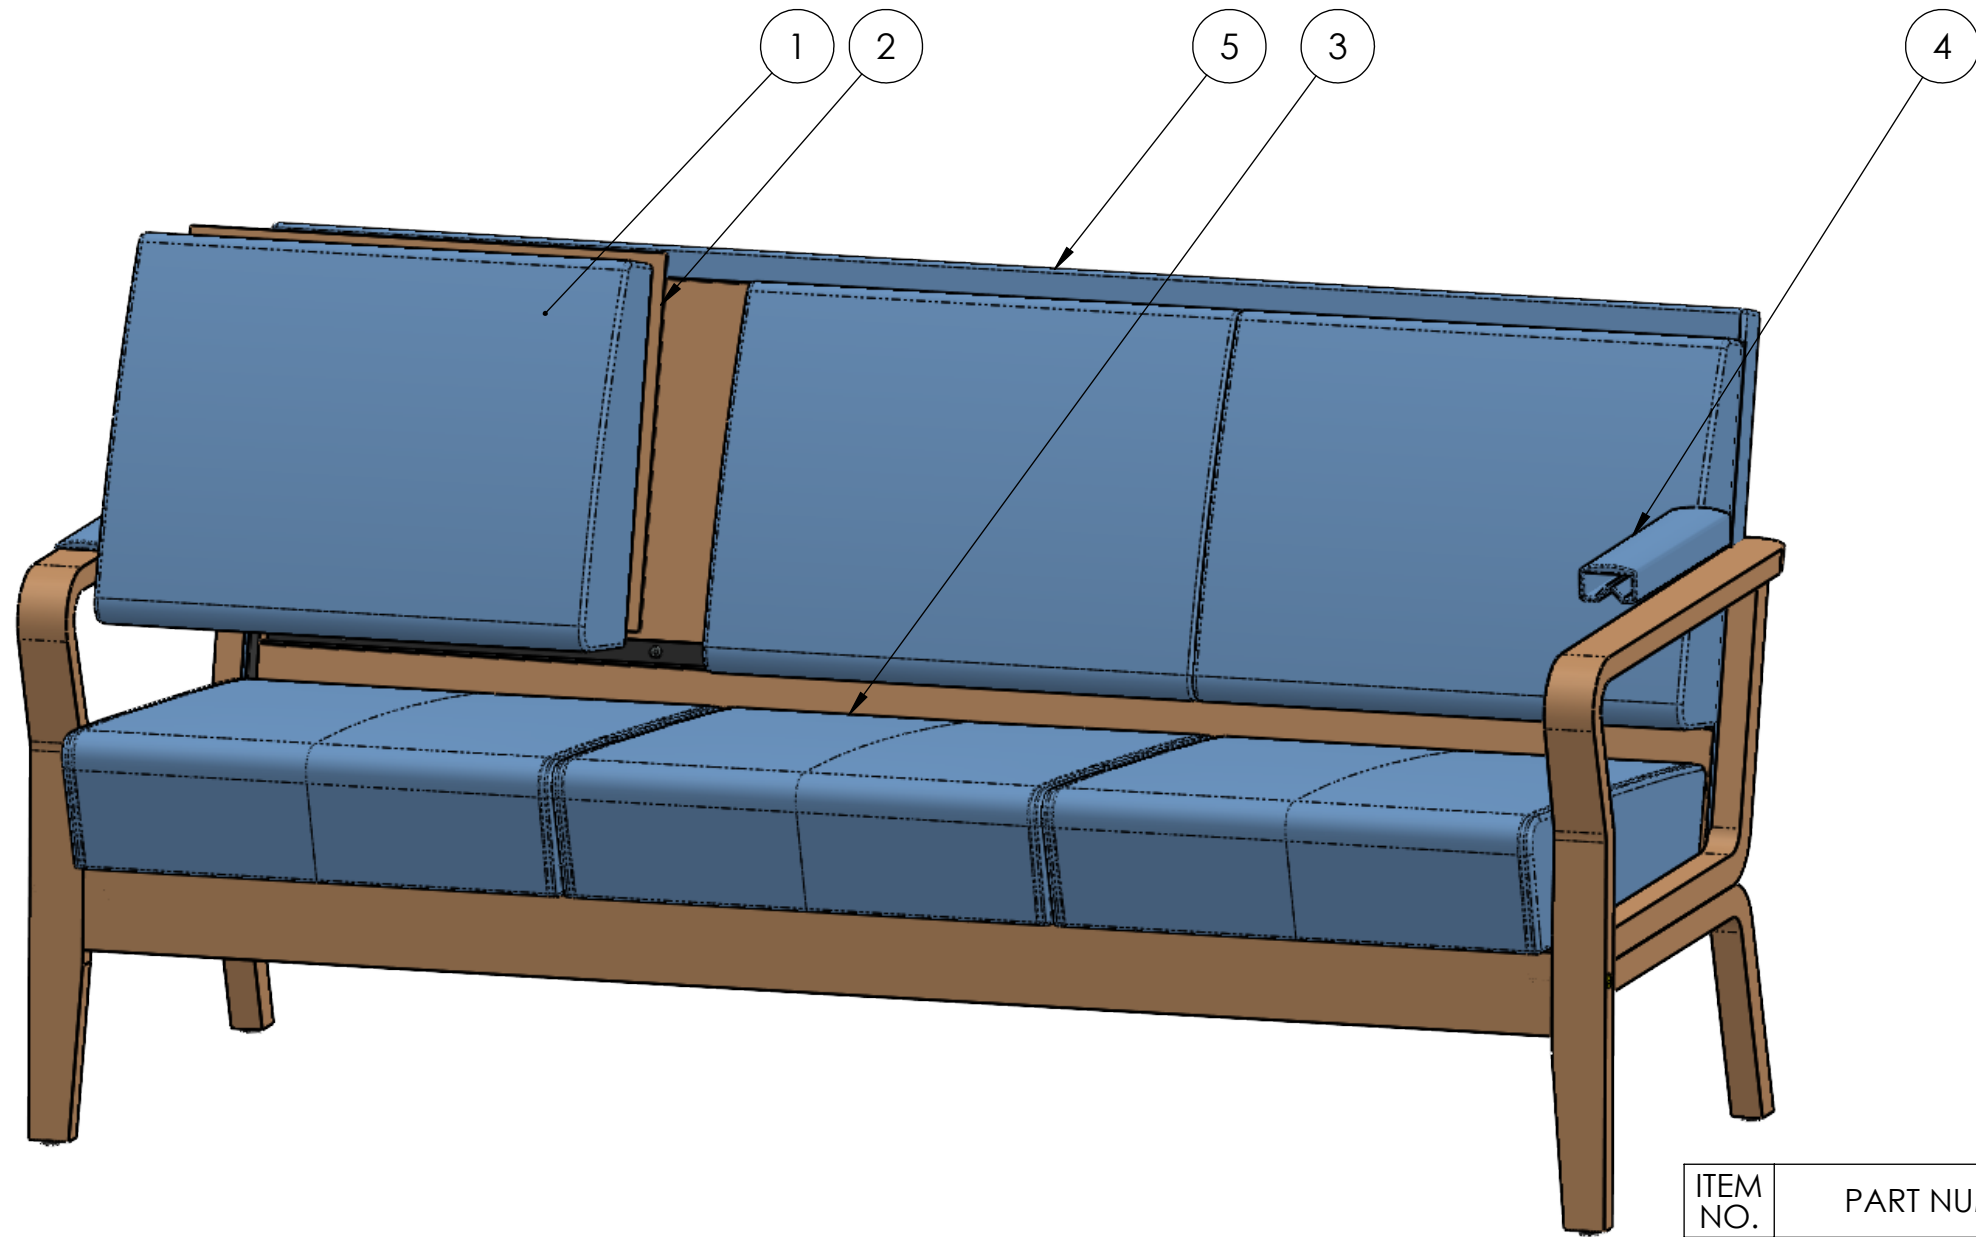

ITEM NO.	PART NUMBER	DESCRIPTION	QTY.
1	Duun SG back cushion	Duun Sofa back foam(550x420x145), ba205705	3
2	Duun SG back cushion plate	Duun Seater backrest cushion plate 4mm (plywood), ba1557117	3
3	H-57-039-SK	Duun sofa seat foam(0683), ba205704	3
4	Duun Hvilistol Armlenepute	Duun armrest pillow	2
5	Duun 3-Seater Backrest back foam	Duun sofa 3-s uph. backrest- back(45), ba205727	1

Date approved: 2021-10-05	Date created: 2021-09-24	DIMENSION IN MILLIMETERS EUROPEAN PROJECTION		 HAPVAL,NÕMME KÜLA HAAPSALU LÄÄNEMAA 90439 EESTI	
Approved by: Dimitri Leine	Tolerance: +/-0,3 mm				
Drawn by: Danel Jaanson	Sheet format/size: A3	Scale: 1:8	Units: mm	UNLESS OTHERWISE SPECIFIED: DIMENSIONS ARE IN MILLIMETERS THIS DRAWING IS THE PROPERTY OF THE HELLAND BALTIC OÜ AND MUST NOT BE COPIED OR USED WITHOUT OUR APPROVAL	
Weight in grams:	Material:				Last saved: 2021-10-05 Last saved by: Danel
Description: Duun 3-seater upholstered, HB57006		Part number/name: H-57-152-A		Revision: Config name: 3-seater